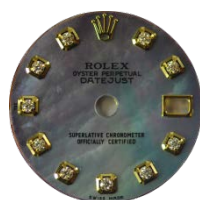

6917 RNDs
Meteorite \$1260

6917 RNDs
Sapphires \$400

6917 RN
Onyx \$450

6917 RN
\$235

6917 RNDs MOP
"Black" \$675

6917 RNDs MOP
"White" \$625

6917 RNDs MOP
"Golden" \$675

6917 RNDs MOP
"Pink" \$675

6917 RNDs MOP
"Lavender" \$675

6917 RNDs MOP
"White" \$625

Exchange Dials Required on All Dial Sales

9/25/19

6917 RNDs
Emeralds \$825

6917 RNDs
Sapphires \$725

6917 RNDs
Rubies \$725